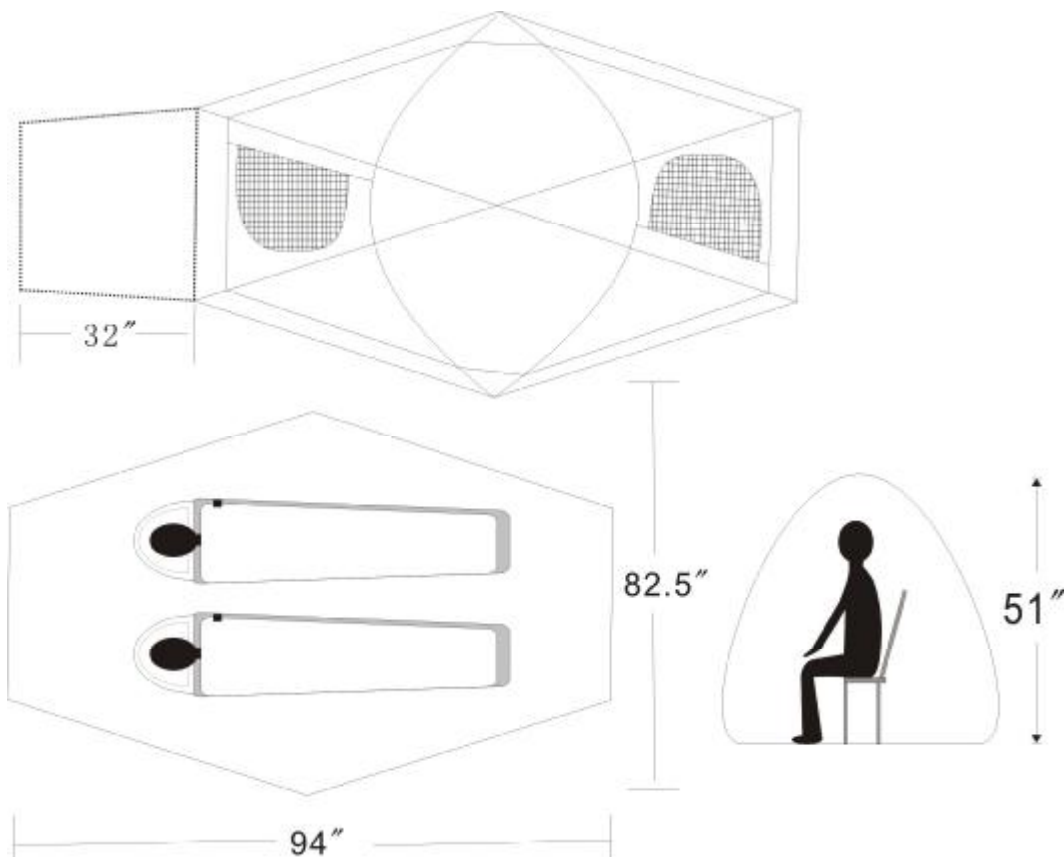

Tent Size: 92"(31"+31"+31") X 82" X 48"

Aluminum Poles

Aluminum Pegs

Item No.: MT05002

Fly: 290T 40D Nylon Rip-stop Silicon Coated 3500mm W/R F/R

Inner tent: 240T Nylon B/R with Mesh N/F.R & Rip-stop 290T B/R

Floor: 240T Nylon Silicon coated 5000mm W/R F/R

Pole: Aluminum 8.5mm & 7.9mm

Tent Size: 94"X82.5"X51"

Item No.: MT05003

Fly: 290T 40D Nylon Rip-stop Silicon Coated 3500mm W/R F/R

Inner tent: 240T Nylon B/R with Mesh N/F.R & Rip-stop 290T B/R

Floor: 240T Nylon Silicon coated 5000mm W/R F/R

Pole: Aluminum 7.9mm

Tent Size: 82"X82"X49"

Item No.: MT05004

Fly: 290T 40D Nylon Rip-stop Silicon Coated 3500mm W/R F/R

Inner tent: 240T Nylon B/R with Mesh N/F.R & Rip-stop 290T B/R

Floor: 240T Nylon Silicon coated 5000mm W/R F/R

Pole: Aluminum 8.5mm & 7.9mm

Tent Size: 87"X61"X43"