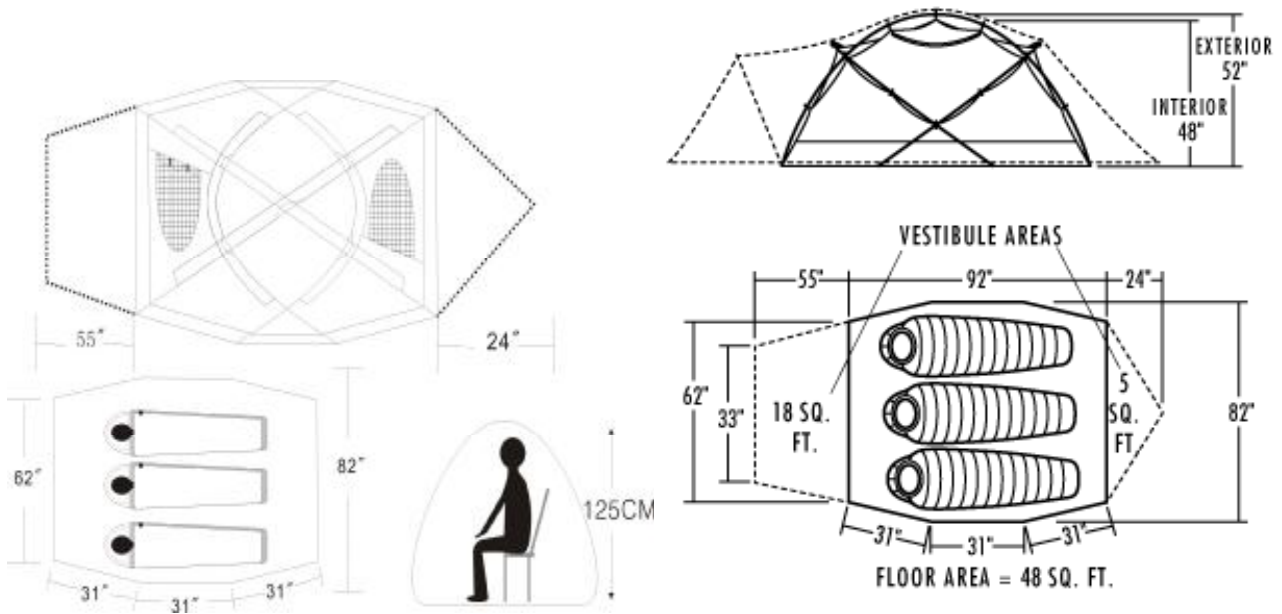

Tent Size: 92"(31"+31"+31") X 82" X 48"

Aluminum Poles

Aluminum Pegs

Item No.: MT05002

Fly: 290T 40D Nylon Rip-stop Silicon Coated 3500mm W/R F/R

Inner tent: 240T Nylon B/R with Mesh N/F.R & Rip-stop 290T B/R

Floor: 240T Nylon Silicon coated 5000mm W/R F/R

Pole: Aluminum 8.5mm & 7.9mm

Tent Size: 94"X82.5"X51"

Item No.: MT05003

Fly: 290T 40D Nylon Rip-stop Silicon Coated 3500mm W/R F/R

Inner tent: 240T Nylon B/R with Mesh N/F.R & Rip-stop 290T B/R

Floor: 240T Nylon Silicon coated 5000mm W/R F/R

Pole: Aluminum 7.9mm

Tent Size: 82"X82"X49"

Item No.: MT05004

Fly: 290T 40D Nylon Rip-stop Silicon Coated 3500mm W/R F/R

Inner tent: 240T Nylon B/R with Mesh N/F.R & Rip-stop 290T B/R

Floor: 240T Nylon Silicon coated 5000mm W/R F/R

Pole: Aluminum 8.5mm & 7.9mm

Tent Size: 87"X61"X43"