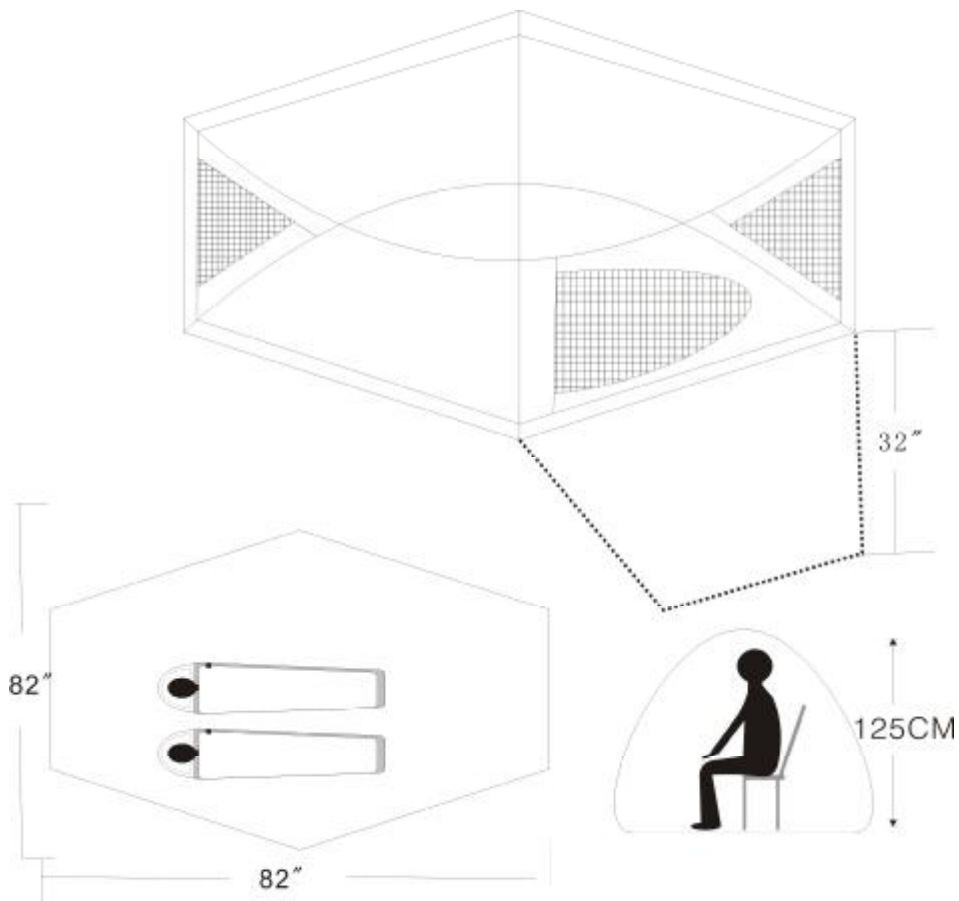

Tent Size: 92"(31"+31"+31") X 82" X 48"

Aluminum Poles

Aluminum Pegs

Item No.: MT05002

Fly: 290T 40D Nylon Rip-stop Silicon Coated 3500mm W/R F/R

Inner tent: 240T Nylon B/R with Mesh N/F.R & Rip-stop 290T B/R

Floor: 240T Nylon Silicon coated 5000mm W/R F/R

Pole: Aluminum 8.5mm & 7.9mm

Tent Size: 94"X82.5"X51"

Item No.: MT05003

Fly: 290T 40D Nylon Rip-stop Silicon Coated 3500mm W/R F/R

Inner tent: 240T Nylon B/R with Mesh N/F.R & Rip-stop 290T B/R

Floor: 240T Nylon Silicon coated 5000mm W/R F/R

Pole: Aluminum 7.9mm

Tent Size: 82"X82"X49"

Item No.: MT05004

Fly: 290T 40D Nylon Rip-stop Silicon Coated 3500mm W/R F/R

Inner tent: 240T Nylon B/R with Mesh N/F.R & Rip-stop 290T B/R

Floor: 240T Nylon Silicon coated 5000mm W/R F/R

Pole: Aluminum 8.5mm & 7.9mm

Tent Size: 87"X61"X43"